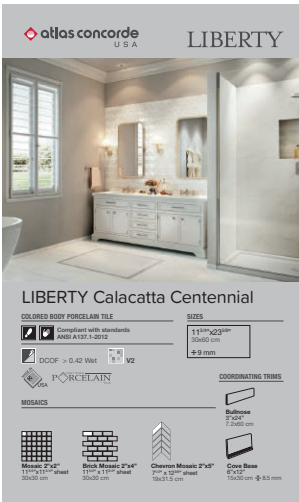

PRODUCT BOARDS

BOARD 25 5/8" X 31 1/2"

- 550040001000** BOARD LIBERTY ACU CAL FLOOR 25,6X31,5
- 610010001750 LIBERTY CAL.CENT. 30X60..... pcs. 1
- 610110000338 LIBERTY CAL.CENT. CHEVR..... pcs. 3

BOARD 25 5/8" X 31 1/2"

- 550040001001** BOARD LIBERTY ACU FR.GRAY 25,6X31,5
- 610010001753 LIBERTY FRANK.GRAY 30X60 pcs. 1
- 610110000337 LIBERTY FRANK.GRAY BRICK pcs. 2

LIBERTY FLOOR

BOARD 25 5/8" X 31 1/2"

- 550040001002** BOARD LIBERTY ACU N.E+MON.C 25,6X31,5
- 610010001751 LIBERTY NEW ENG. 30x60..... pcs. 1
- 610010001752 LIBERTY MON.CREAM 30x60..... pcs. 1

BOARD 25 5/8" X 31 1/2"

BACK

LIBERTY FLOOR

SAMPLING BOX and VISUAL STICKER

SAMPLING BOX

550060000104	SAMPLING BOX LIBERTY 12X24 5PCS
610010001750	LIBERTY CAL.CENT. 30X60..... pcs. 1
610010001753	LIBERTY FRANK.GRAY 30X60 pcs. 1
610010001752	LIBERTY MON.CREAM 30x60 pcs. 1
610010001751	LIBERTY NEW ENG. 30x60 pcs. 1
610010001900	LIB. CAL.CENT. 56..... pcs. 1

Sampling box contains 1 piece for each color in 12"x24" (floor) and 12"x22" (wall) with Colored Visual Sticker.

VISUAL STICKER 4" X 7"

550050000302	VIS.STICKER LIBERTY CAL. CENT. FLOOR 4X7
550050000303	VIS.STICKER LIBERTY FR. GRAY 4X7
550050000304	VIS.STICKER LIBERTY MON. CREAM 4X7
550050000305	VIS.STICKER LIBERTY NEW ENGLAND 4X7