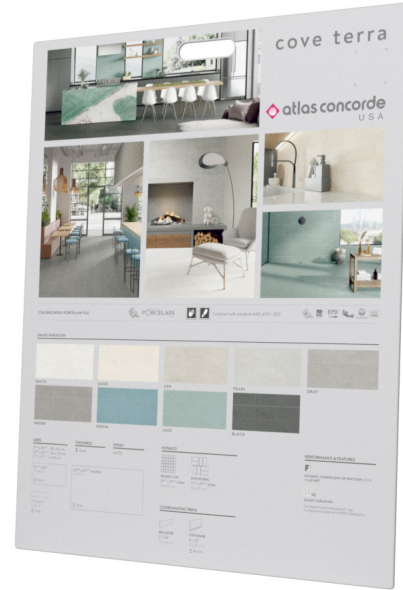

540040006612 BOARD COVE TERRA ACU WHITE+DENIM EVO
610010005272 COVE TERRA WHITE 12X24 pcs 1
610110000994 COVE TERRA DENIM EVO MOSAIC pcs 2

540040006613 BOARD COVE TERRA ACU SAND+ASH
610010005273 COVE TERRA SAND 12X24 pcs 1
610010005274 COVE TERRA ASH 12X24 pcs 1

540040006614 BOARD COVE TERRA ACU SMOKE+BLACK MOS
610010005277 COVE TERRA SMOKE 12X24 pcs 1
610010005280 COVE TERRA BLACK 12X24 pcs 1
610110000987 COVE TERRA BLACK MOSAIC pcs 1/2

To order merchandising, please contact your Atlas Concorde USA sales manager.

PRODUCT BOARDS

BOARD 25 5/8" x 31 1/2"

540040006615 BOARD COVE TERRA ACU RECAP

BOARD COVE TERRA back

SAMPLING BOX AND VISUAL STICKER

SAMPLING BOX 12" x 24"

Sampling box contains 1 piece for each color in 12" x 24" with Colored Visual Sticker.