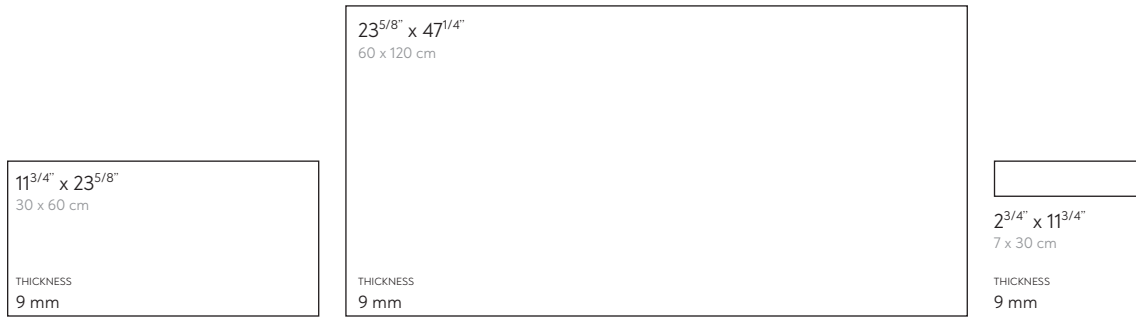

MERCHANDISING
cove terra

COLORED BODY PORCELAIN TILE

SIZE RANGE

SURFACES

Matte

550010000576 LEAFLET COVE TERRA

540050000579 BINDER COVE TERRA

- 610010005272 COVE TERRA WHITE
- 610010005273 COVE TERRA SAND
- 610010005274 COVE TERRA ASH
- 610010005275 COVE TERRA PEARL
- 610010005276 COVE TERRA GRAY
- 610010005277 COVE TERRA SMOKE
- 610010005278 COVE TERRA DENIM
- 610010005279 COVE TERRA JADE
- 610010005280 COVE TERRA BLACK