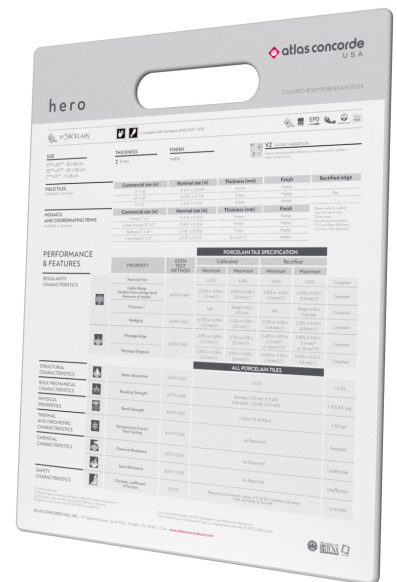

COLORED BODY PORCELAIN TILE

SIZE RANGE

SURFACES

Matte

550010000577 LEAFLET HERO

540050000578 BINDER HERO

- 610010005266 HERO SNOW
- 610010005267 HERO CORD
- 610010005268 HERO SILVER
- 610010005269 HERO LEAD
- 610010005270 HERO NIGHT
- 610010005271 HERO COAL

CONTRACTOR BOARD
11" x 14"

540040006605 CONTRACTOR BOARD HERO

- 610010005266 HERO SNOW 12X24
- 610010005267 HERO CORD 12X24
- 610010005268 HERO SILVER 12X24
- 610010005269 HERO LEAD 12X24
- 610010005270 HERO NIGHT 12X24
- 610010005271 HERO COAL 12X24

CONTRACTOR BOARD HERO back

To order merchandising, please contact your Atlas Concorde USA sales manager.

PRODUCT BOARDS

BOARD 25 5/8" x 31 1/2"

540040006607 BOARD HERO ACU SILVER+NIGHT
 610010005268 HERO SILVER 12X24 pcs 1
 610010005309 HERO NIGHT 3X12..... pcs 8

540040006610 BOARD HERO ACU RECAP

To order merchandising, please contact your Atlas Concorde USA sales manager.

PRODUCT BOARDS

BOARD 25 5/8" x 31 1/2"

BOARD HERO back

SAMPLING BOX AND VISUAL STICKER

SAMPLING BOX 12" x 24"