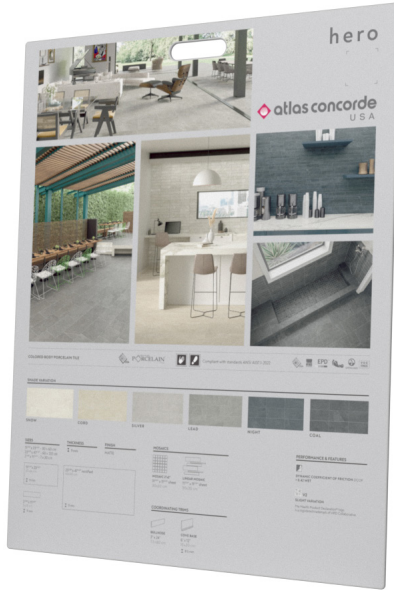

540040006610 BOARD HERO ACU RECAP

To order merchandising, please contact your Atlas Concorde USA sales manager.

PRODUCT BOARDS

BOARD 25 5/8" x 31 1/2"

BOARD HERO back

SAMPLING BOX AND VISUAL STICKER

SAMPLING BOX 12" x 24"